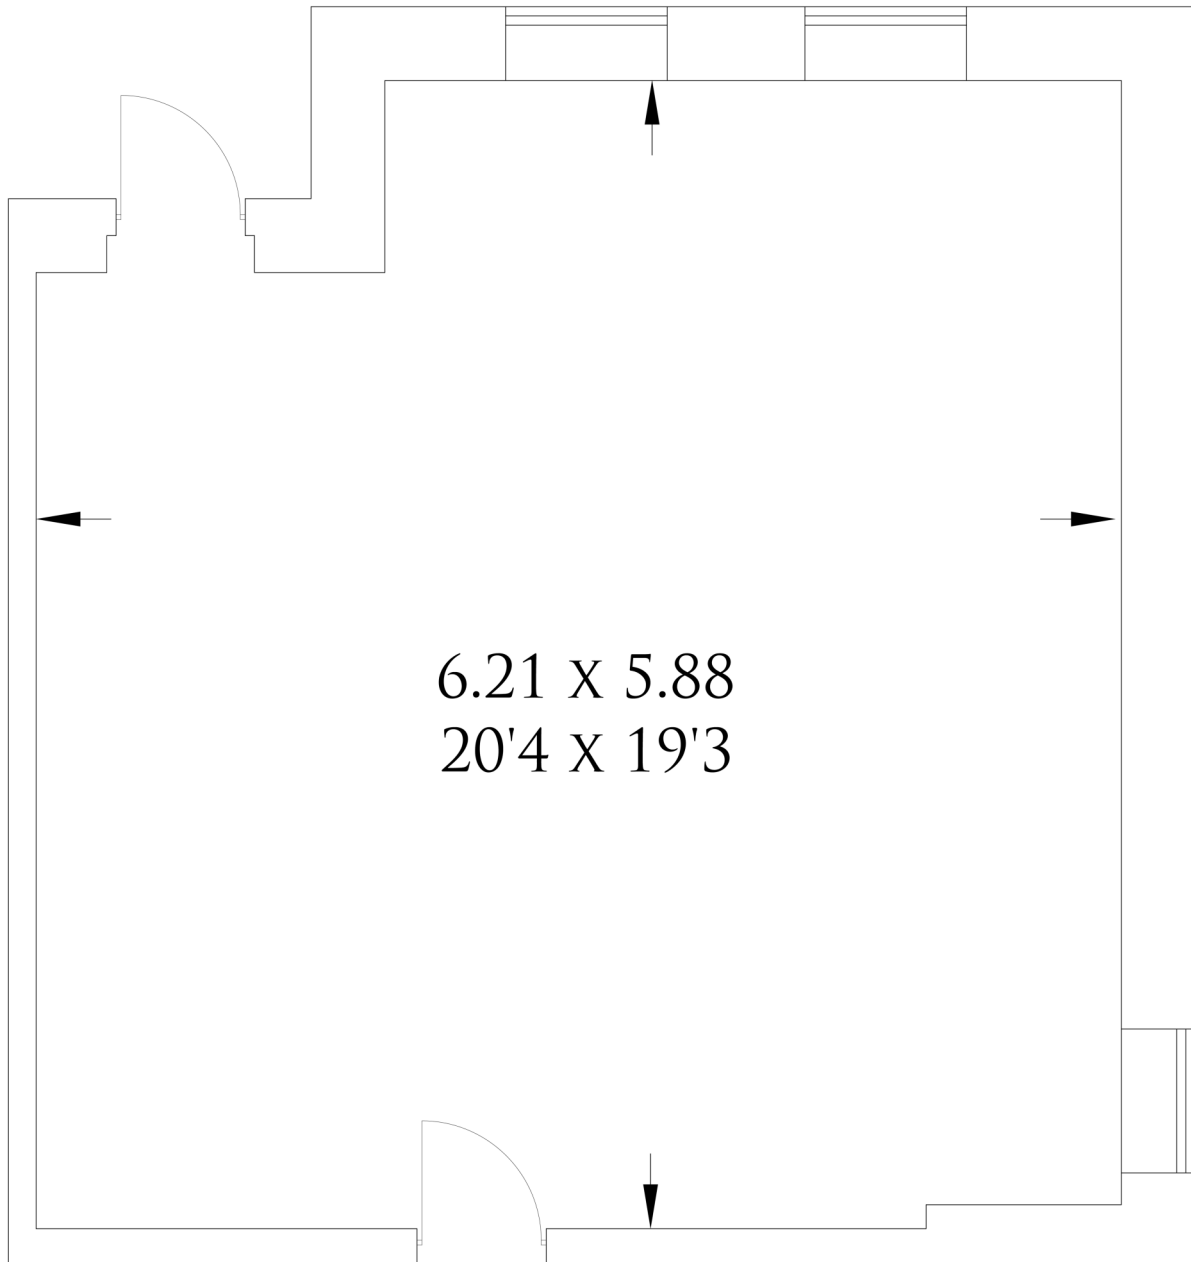

APPROXIMATE GROSS INTERNAL AREA : 34.63 SQ.M. / 372.75 SQ.FT
TOTAL : 34.63 SQ.M. / 372.75 SQ.FT

SUITE 231

A home for your business

**NORTHERN TRUST
BUSINESS CENTRES**

0121 523 5000
www.jewellerybusinesscentre.co.uk