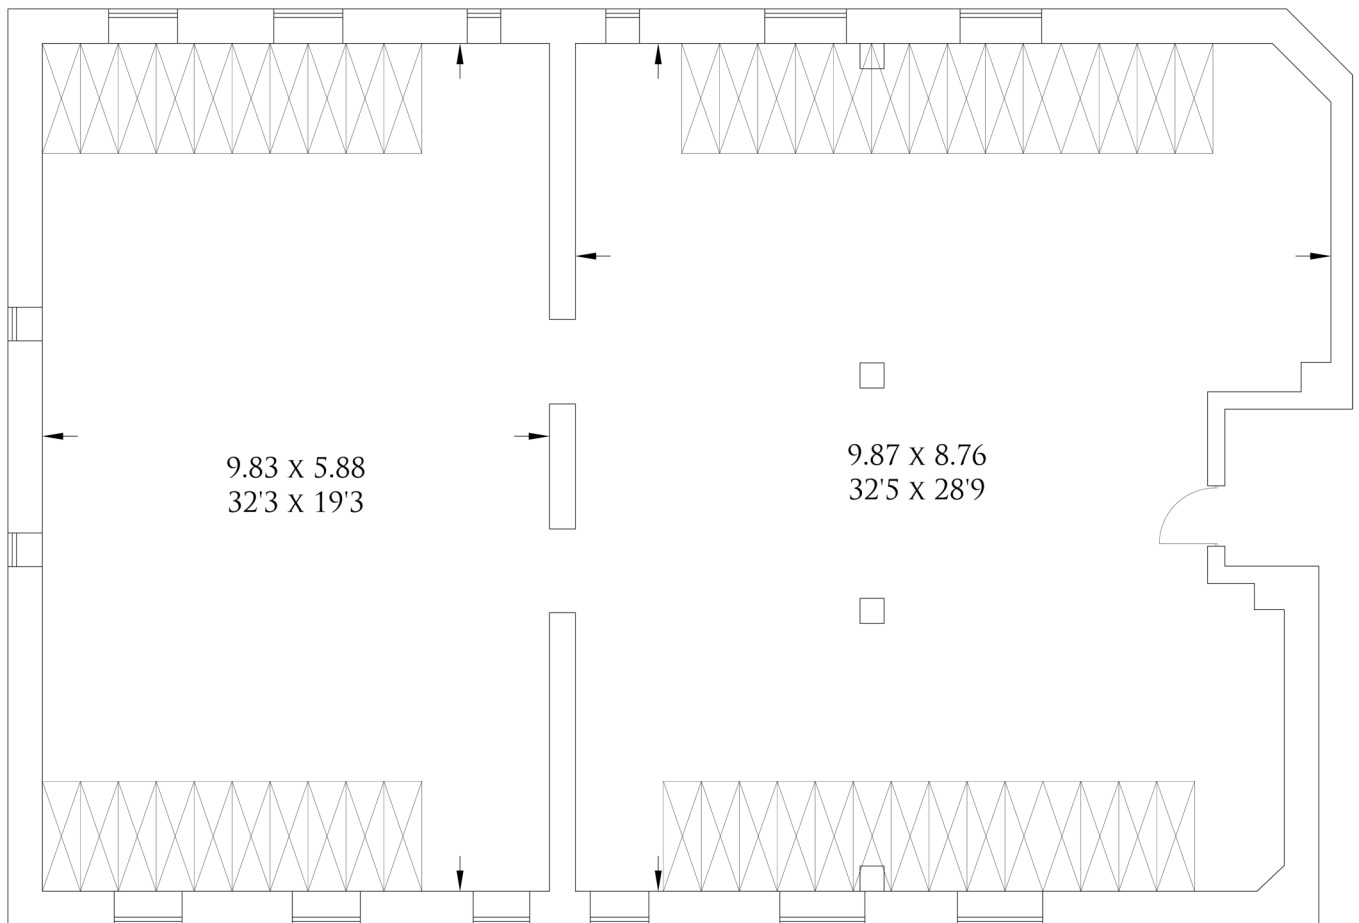

APPROXIMATE GROSS INTERNAL AREA : 141.36 SQ.M. / 1521.58 SQ.FT
TOTAL : 141.36 SQ.M. / 1521.58 SQ.FT

SUITE 402

A home for your business

**NORTHERN TRUST
BUSINESS CENTRES**

0121 523 5000
www.jewellerybusinesscentre.co.uk