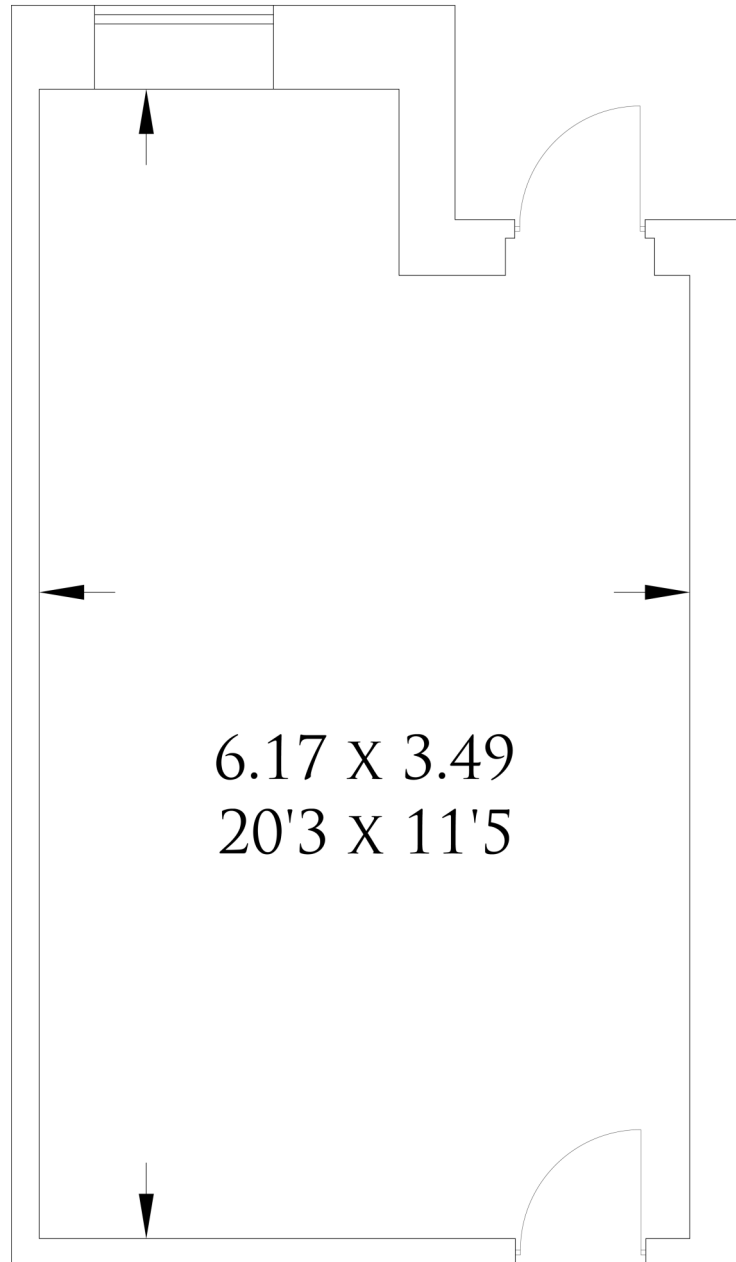

APPROXIMATE GROSS INTERNAL AREA : 20.13 SQ.M. / 216.67 SQ.FT
TOTAL : 20.13 SQ.M. / 216.67 SQ.FT

SUITE 230

A home for your business